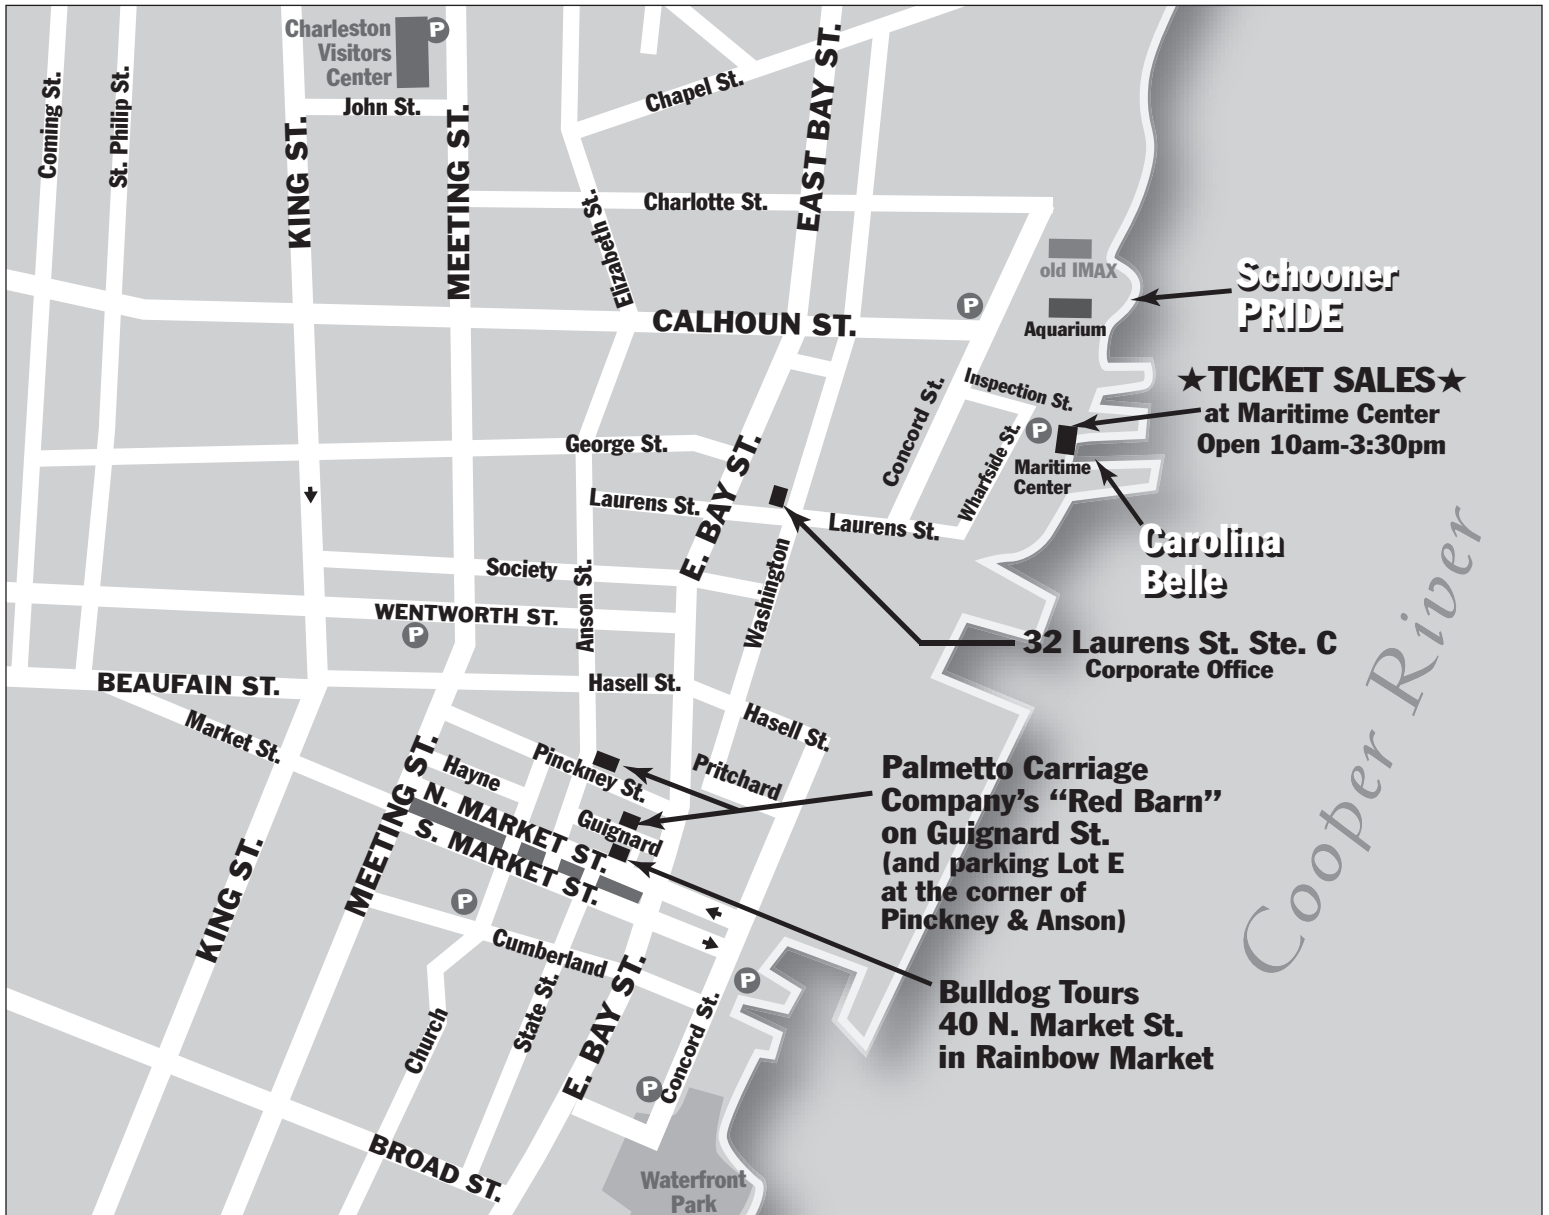

Directions to the Carolina Belle – Maritime Center – from DOWNTOWN CHARLESTON:

Walk: Walking time is 20-25 minutes. Allow extra time during warm weather. Go north on East Bay 2 blocks to Laurens St. Turn right on Laurens St., cross Washington St. continue on Laurens St., then turn left on Wharfside St. for half a block. Walk around the Maritime Center to board at dockside.

Drive: Same directions as walking. Free parking is available in the parking lot behind the Maritime Center. Additional paid parking is available in the City Parking Garage at Calhoun and Concord Streets, and at parking meters along Concord St.

Directions to the Schooner Pride – SC Aquarium – from DOWNTOWN CHARLESTON:

Walk: Walking time is 25-30 minutes. Allow extra time during warm weather. Go north on East Bay 2 blocks to Laurens St. Turn right on Laurens St., cross Washington St. continue on Laurens St., then turn left on Concord St. until you pass the Aquarium. Walk toward the Cooper River with the Aquarium on your right. The Schooner PRIDE will be visible at the dock.

Drive: Follow directions for walking but stay on Concord Street. Closest parking is in the City Parking Garage at Calhoun and Concord Streets, and at parking meters along Concord St.

Cooper River

Schooner PRIDE
★TICKET SALES★
at Maritime Center
Open 10am-3:30pm